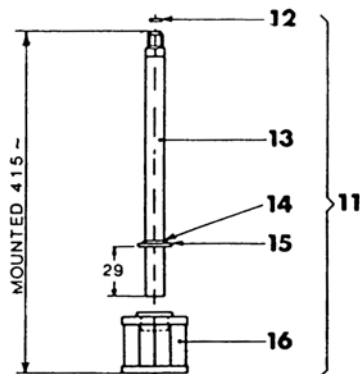

MOTOR - DRIVEN GEAR PUMP
DISCHARGE 0,5 L/1' - 1,350 REVOLUTIONS

3407000

MOTOR MEC SERIES 63

- MAX. PRESSURE FOR CONTINUOUS SERVICE: 20 KG/SQ.CM.
- MAX. PRESSURE FOR 50% INTERMITTENT SERVICE: 70 KG/SQ.CM. (MAX.TIME UNDER LOAD: 30 MINUTES)
- ROTATION: CLOCKWISE OR COUNTER-CLOCKWISE, CONVERTING SUCTION WITH DELIVERY HOSE;

- 1 3301104 - 220/380 volts - 50 CYCLES-0.185 kW - 1,350 R.P.M. THREE-PHASE MOTOR - MEC SERIES 63.
- 2 201080 - GEAR PUMP, DISCHARGE 0,5 L/1' -1,350 REVOLUTIONS.
- 3 3045111 - PUMP FIXING FLANGE.
- 4 10021 - 4, Ø M5x0,8 PUMP FIXING SCREWS. - 30 MM LONG.
- 5 - MOTOR FEEDING TERMINAL BOX, NORMALLY CONNECTED AT 380 VOLTS.
- 6 - Ø 5/16"-24 NF DELIVERY AND SUCTION HOLES, 8 MM DEPTH, 12 MM CENTER.
- 7 3200105 - MOTOR-PUMP COUPLING.
- 8 - THICKNESS OF MOUNTING WALL: 3 MM
- 9 - MOUNTING FLANGE DIMENSIONS AND CENTERS.

TO BE ORDERED SEPARATELY

- 11 3088055 - FILTER ASSEMBLY, CONSISTING OF:
 - 12 3190117 - COPPER GASKET.
 - 13 3088050 - 10x8 DIA.ZINC PLATED SUCTION TUBE, NORMALLY SUPPLIED MOUNTED IN LENGTH OF 415 MM.PLACE RING 14 AS SHOWN AT LEFT BEFORE CUTTING TUBE IN THE LENGTH REQUIRED. CAUTION - TUBE SHOULD BE TRIMMED AND BLOWN AFTER CUTTING. IT IS ADVISABLE TO USE TUBE CUTTER PART.No.2038452.
 - 14 59534 - RING-TYPE RETAINER
 - 15 3233111 - COLLAR
 - 16 3130052 - 400 MESH/SQ.CM. FILTER - STAR-SHAPED STEEL WIRE. AMPLE FILTERING AREA.FILTER SHOULD BE CLEANED AT LEAST ONCE A YEAR. REMOVE RESERVOIR, WASH FILTER WITH BENZINE OR PETROL AND RINSE WITH LIGHT OIL BEFORE REASSEMBLING.

WEIGHT: 5.500 KG-(MOTOR DRIVEN PUMP+FILTER+MOUNTING BRACKET).

Web site:
<http://www.dropsa.com>

E-mail:
sales@dropsa.com

WK 05/75
 7170503

ITALY
 Dropsa SpA
 t.(+39) 02-250791
 f.(+39) 02-25079767

SPAIN
 Polydrop, S.A.
 t.(+34) 93-260-22-50
 f.(+34) 93-260-22-51