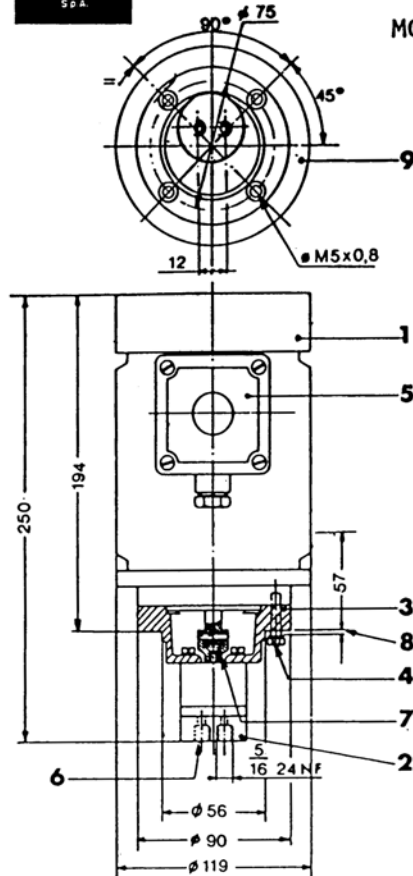

MOTOR - DRIVEN GEAR PUMP
DISCHARGE 0,5 L/1' - 1,350 REVOLUTIONS

3407000

MOTOR MEC SERIES 63

- MAX. PRESSURE FOR CONTINUOUS SERVICE: 20 KG/SQ.CM.
- MAX. PRESSURE FOR 50% INTERMITTENT SERVICE: 70 KG/SQ.CM. (MAX.TIME UNDER LOAD: 30 MINUTES)
- ROTATION: CLOCKWISE OR COUNTER-CLOCKWISE, CONVERTING SUCTION WITH DELIVERY HOSE;

- 1 3301104 - 220/380 volts - 50 CYCLES-0.185 kW - 1,350 R.P.M. THREE-PHASE MOTOR - MEC SERIES 63.
- 2 201080 - GEAR PUMP, DISCHARGE 0,5 L/1' -1,350 REVOLUTIONS.
- 3 3045111 - PUMP FIXING FLANGE.
- 4 10021 - 4, Ø M5x0,8 PUMP FIXING SCREWS. - 30 MM LONG.
- 5 - MOTOR FEEDING TERMINAL BOX, NORMALLY CONNECTED AT 380 VOLTS.
- 6 - Ø 5/16"-24 NF DELIVERY AND SUCTION HOLES, 8 MM DEPTH, 12 MM CENTER.
- 7 3200105 - MOTOR-PUMP COUPLING.
- 8 - THICKNESS OF MOUNTING WALL: 3 MM
- 9 - MOUNTING FLANGE DIMENSIONS AND CENTERS.

TO BE ORDERED SEPARATELY

- 11 3088055 - FILTER ASSEMBLY, CONSISTING OF:
 - 12 3190117 - COPPER GASKET.
 - 13 3088050 - 10x8 DIA.ZINC PLATED SUCTION TUBE, NORMALLY SUPPLIED MOUNTED IN LENGTH OF 415 MM.PLACE RING 14 AS SHOWN AT LEFT BEFORE CUTTING TUBE IN THE LENGTH REQUIRED. CAUTION - TUBE SHOULD BE TRIMMED AND BLOWN AFTER CUTTING. IT IS ADVISABLE TO USE TUBE CUTTER PART.No.2038452.
 - 14 59534 - RING-TYPE RETAINER
 - 15 3233111 - COLLAR
 - 16 3130052 - 400 MESH/SQ.CM. FILTER - STAR-SHAPED STEEL WIRE. AMPLE FILTERING AREA.FILTER SHOULD BE CLEANED AT LEAST ONCE A YEAR. REMOVE RESERVOIR, WASH FILTER WITH BENZINE OR PETROL AND RINSE WITH LIGHT OIL BEFORE REASSEMBLING.